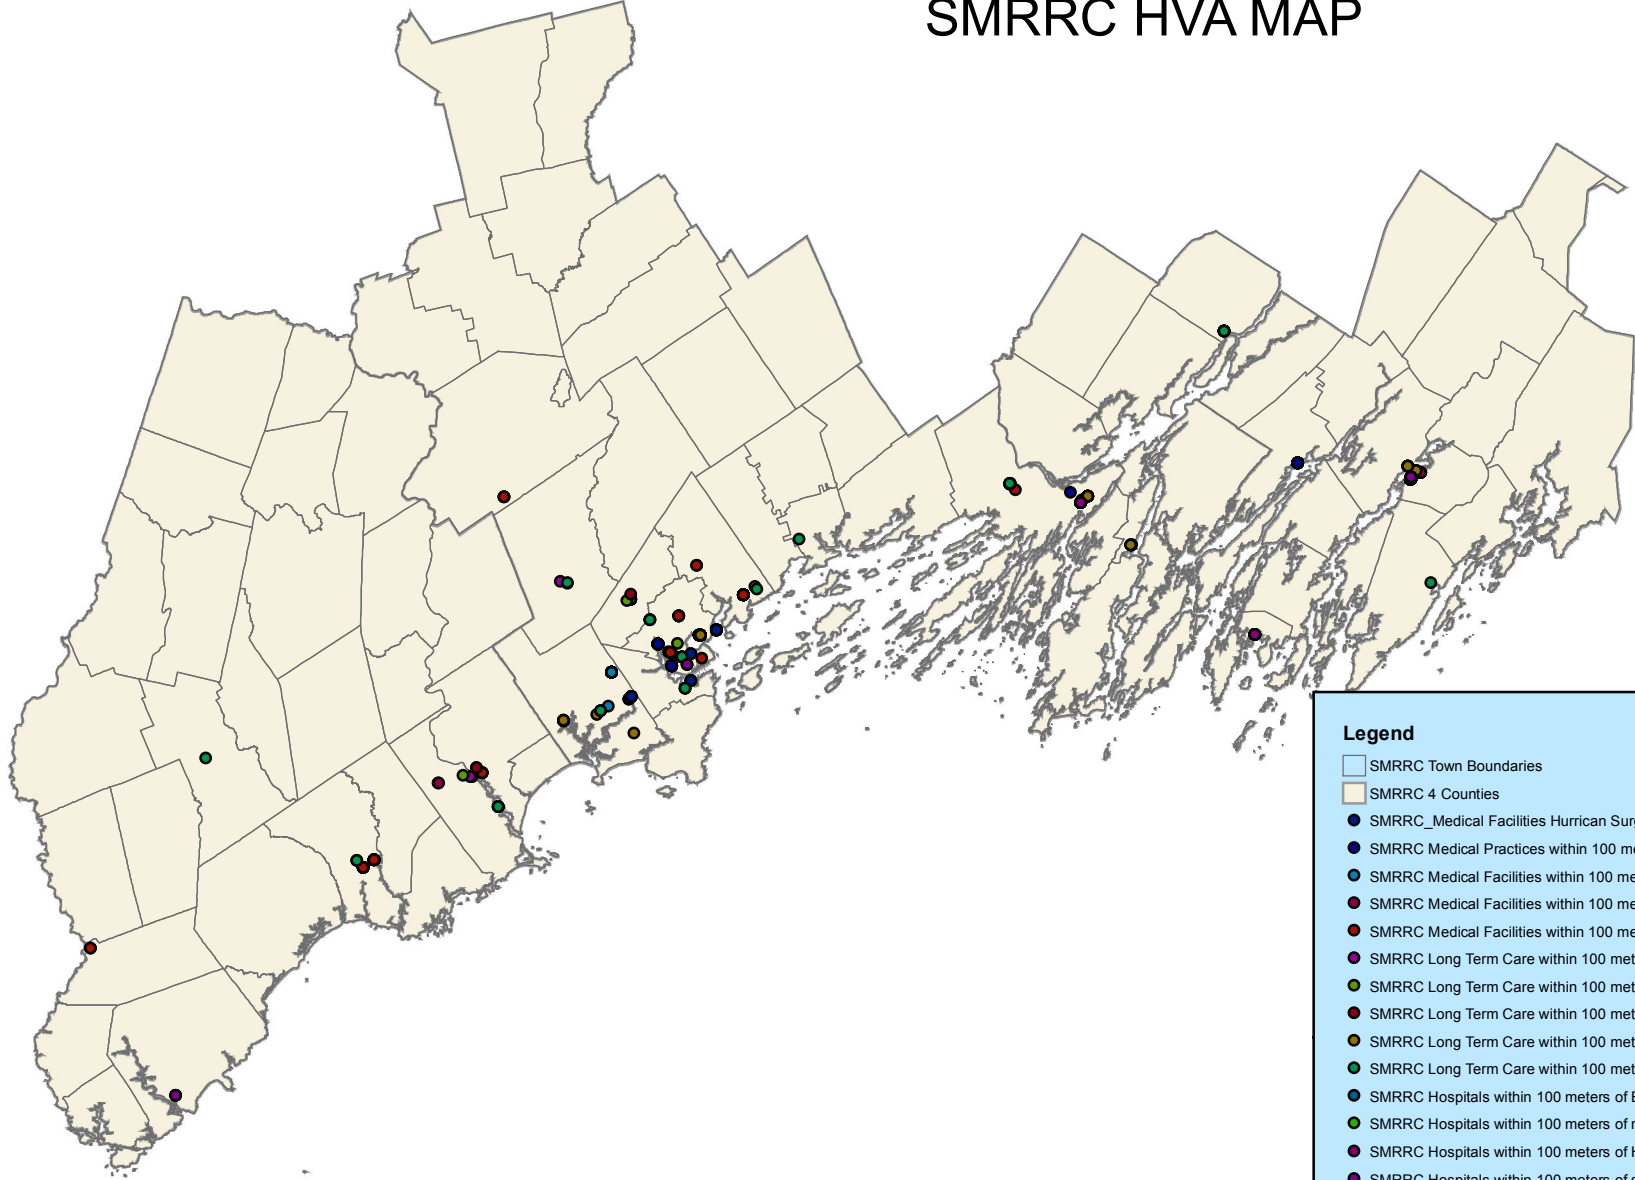

SMRRC HVA MAP

Legend

- SMRRC Town Boundaries
- SMRRC 4 Counties
- SMRRC_Medical Facilities Hurrican Surge Plus 100 meters
- SMRRC Medical Practices within 100 meters of railroad
- SMRRC Medical Facilities within 100 meters of pipelines
- SMRRC Medical Facilities within 100 meters of EHS
- SMRRC Medical Faciilities within 100 meters of storage tanks
- SMRRC Long Term Care within 100 meters of EHS
- SMRRC Long Term Care within 100 meters of railroad
- SMRRC Long Term Care within 100 meters of pipelines
- SMRRC Long Term Care within 100 meters of Hurricane Surge
- SMRRC Long Term Care within 100 meters of storage tanks
- SMRRC Hospitals within 100 meters of EHS
- SMRRC Hospitals within 100 meters of railroad
- SMRRC Hospitals within 100 meters of Hurricane Surge
- SMRRC Hospitals within 100 meters of storage tanks
- SMRRC Hospitals within 100 meters of pipelines
- SMRRC FQHC within 100 meters of EHS
- SMRRC FQHC within 100 meters of railroad
- SMRRC FQHC within 100 meters of storage tanks
- SMRRC FQHC within 100 meters of pipelines
- SMRRC FQHC within 100 meters of Hurricane Surge